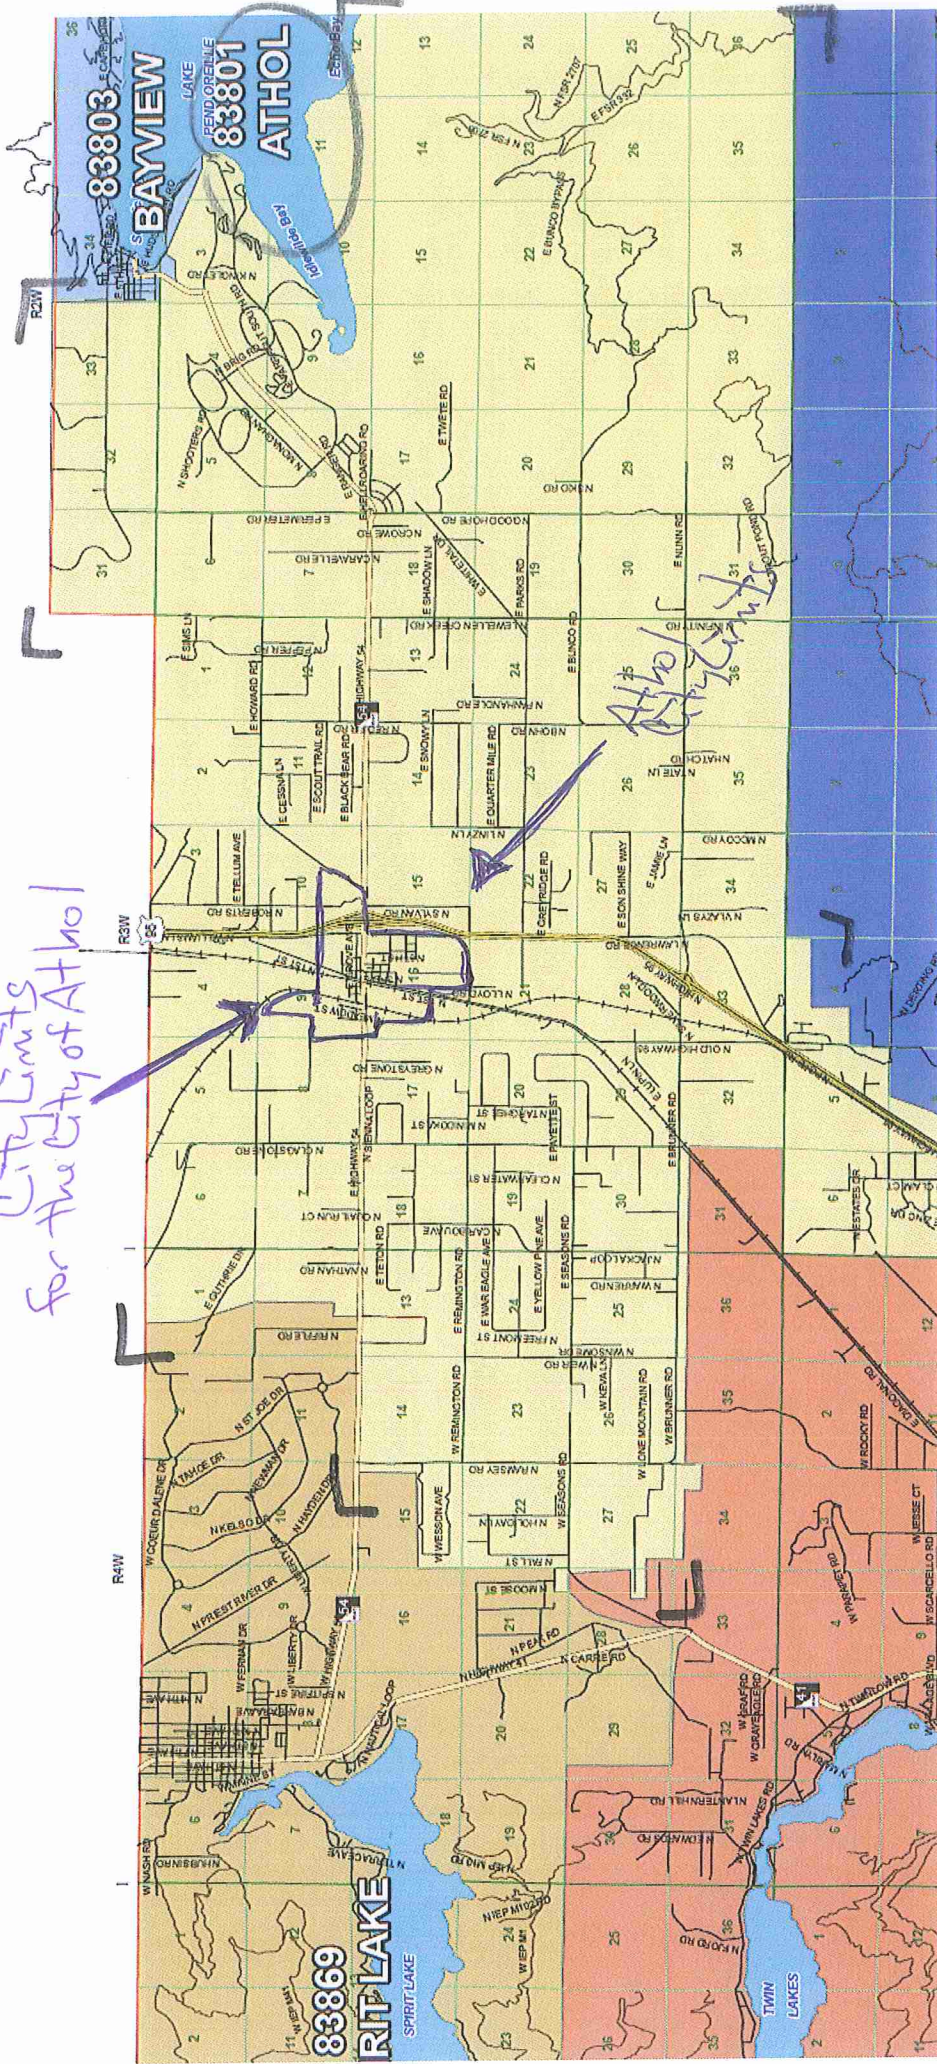

Kootenai County Zipcode Boundaries

City Limits
for the City of Athol

The Athol Zip code 83801,
is in all the yellow.
Athol "City" limits in the small
center portion of map.