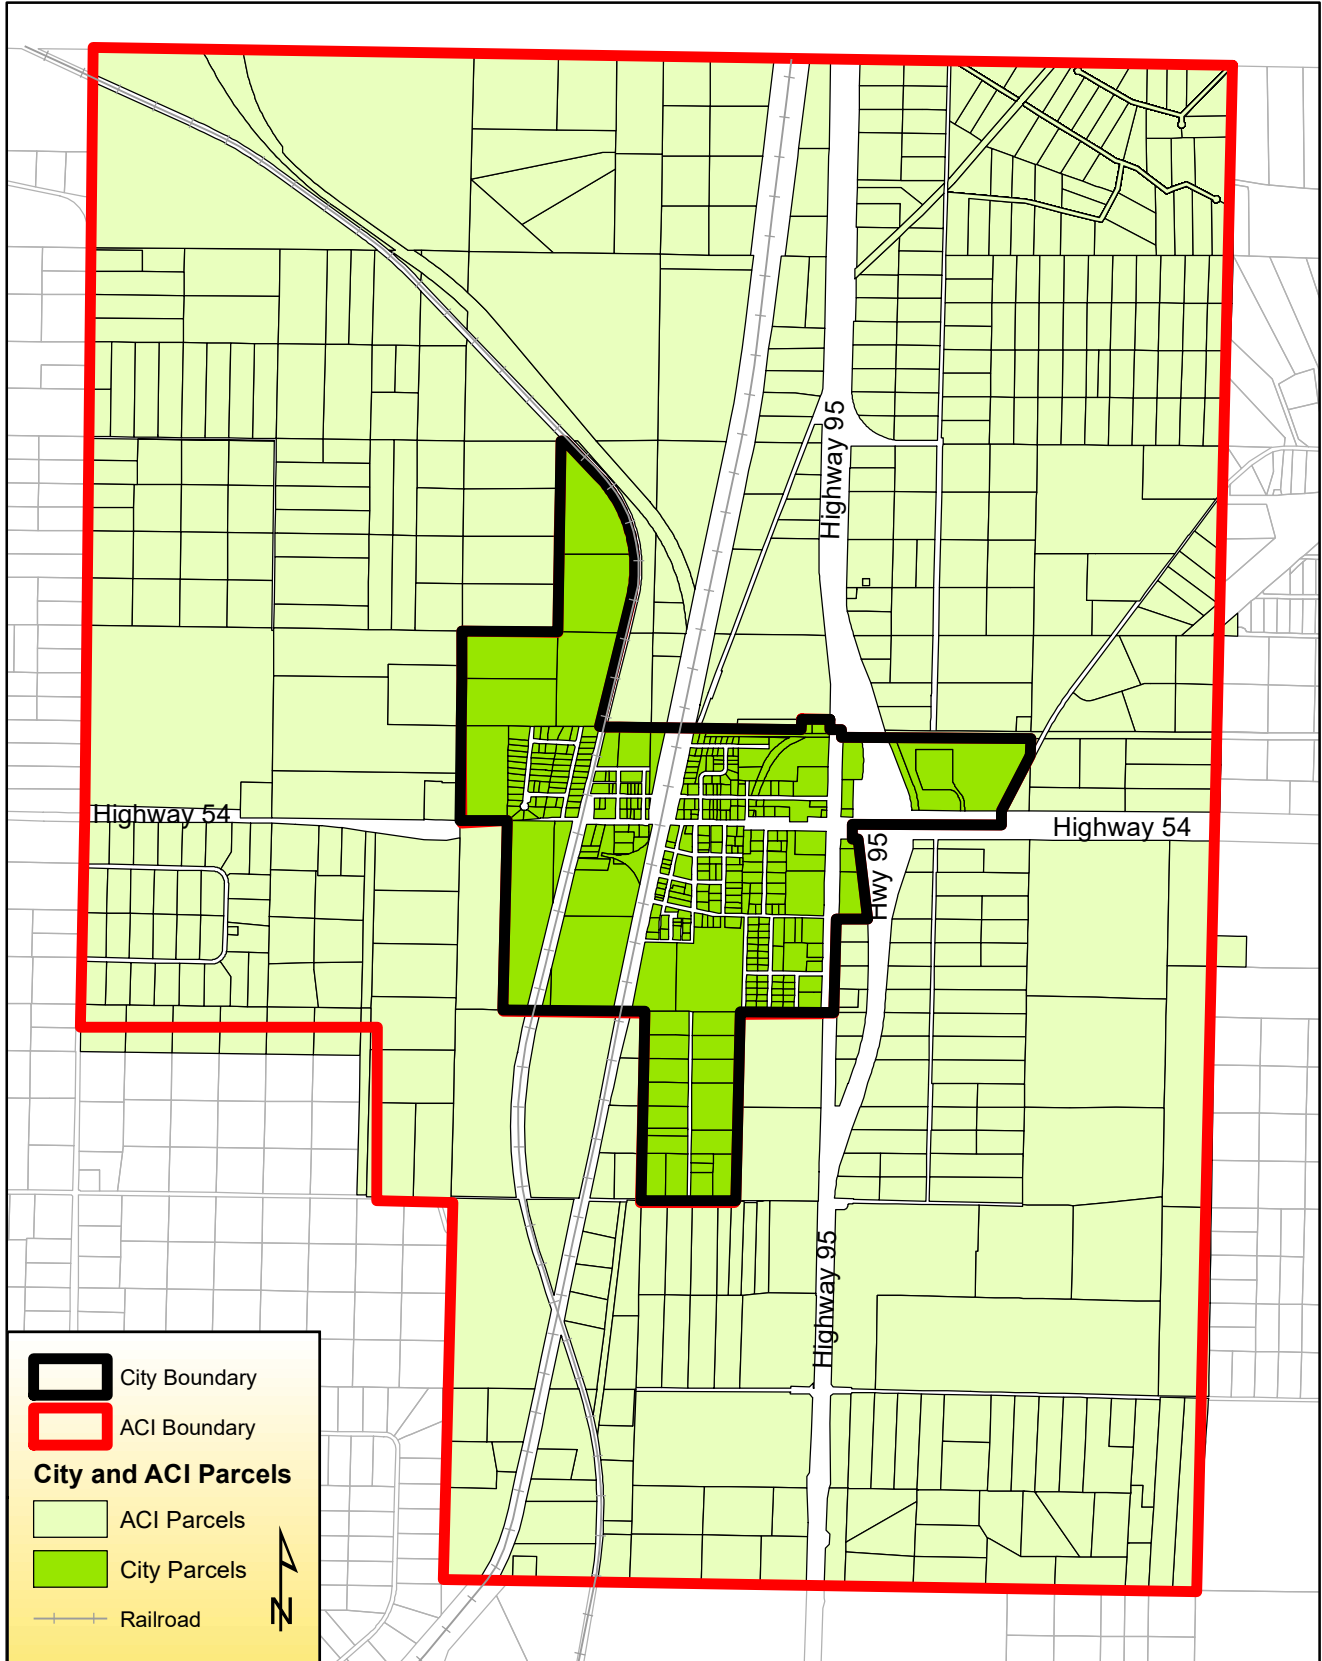

# Athol City Limits and ACI May, 2021

0 0.25 0.5 1 1.5 2 Miles