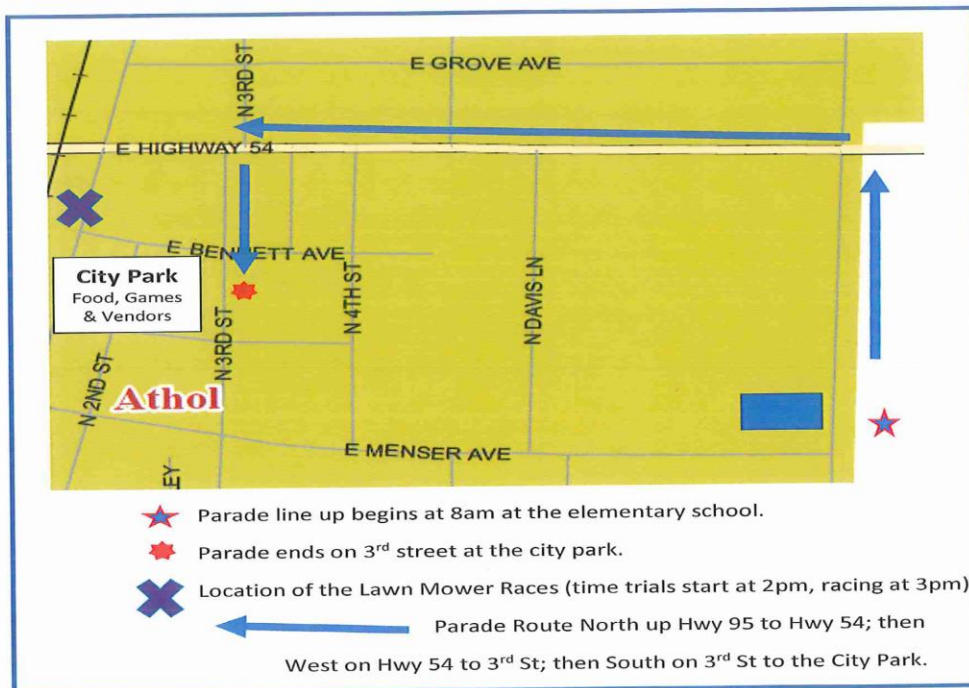

“HOMETOWN PRIDE ATHOL WIDE”

JOIN US FOR THIS YEAR’S EXCITING ATHOL DAZE - BEGINNING WITH THE PARADE:

Parade Start: at 9am. Line up at 8am at the elementary school. Basic parade route goes up Old Hwy 95, from the elementary school to Hwy 54; across Hwy 54 to 3rd street, and then to the City Park!

Free bleacher seating located in front of Beau Monde.

After the parade at approx. 10:15am, in the park, just south of the skate park:

- Parade trophy winners will be announced.
- Then 2022 Athol Citizen of the year announcement!